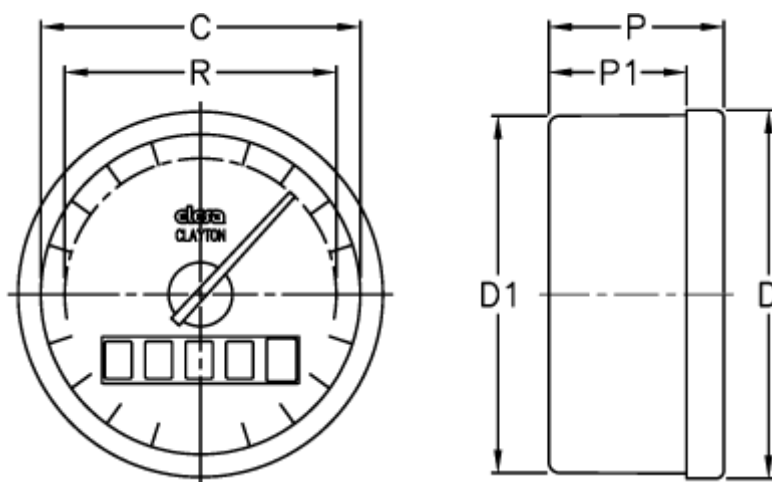

# Data Sheet

Article number: 2307072502  
Description: E+G Gravity indicator  
GW12-0001.0-S

## Measures

C	= 60
D	= 68.5
D1	= 67
Indicator accuracy	= 0,01
P	= 33
P1	= 26
R	= 51